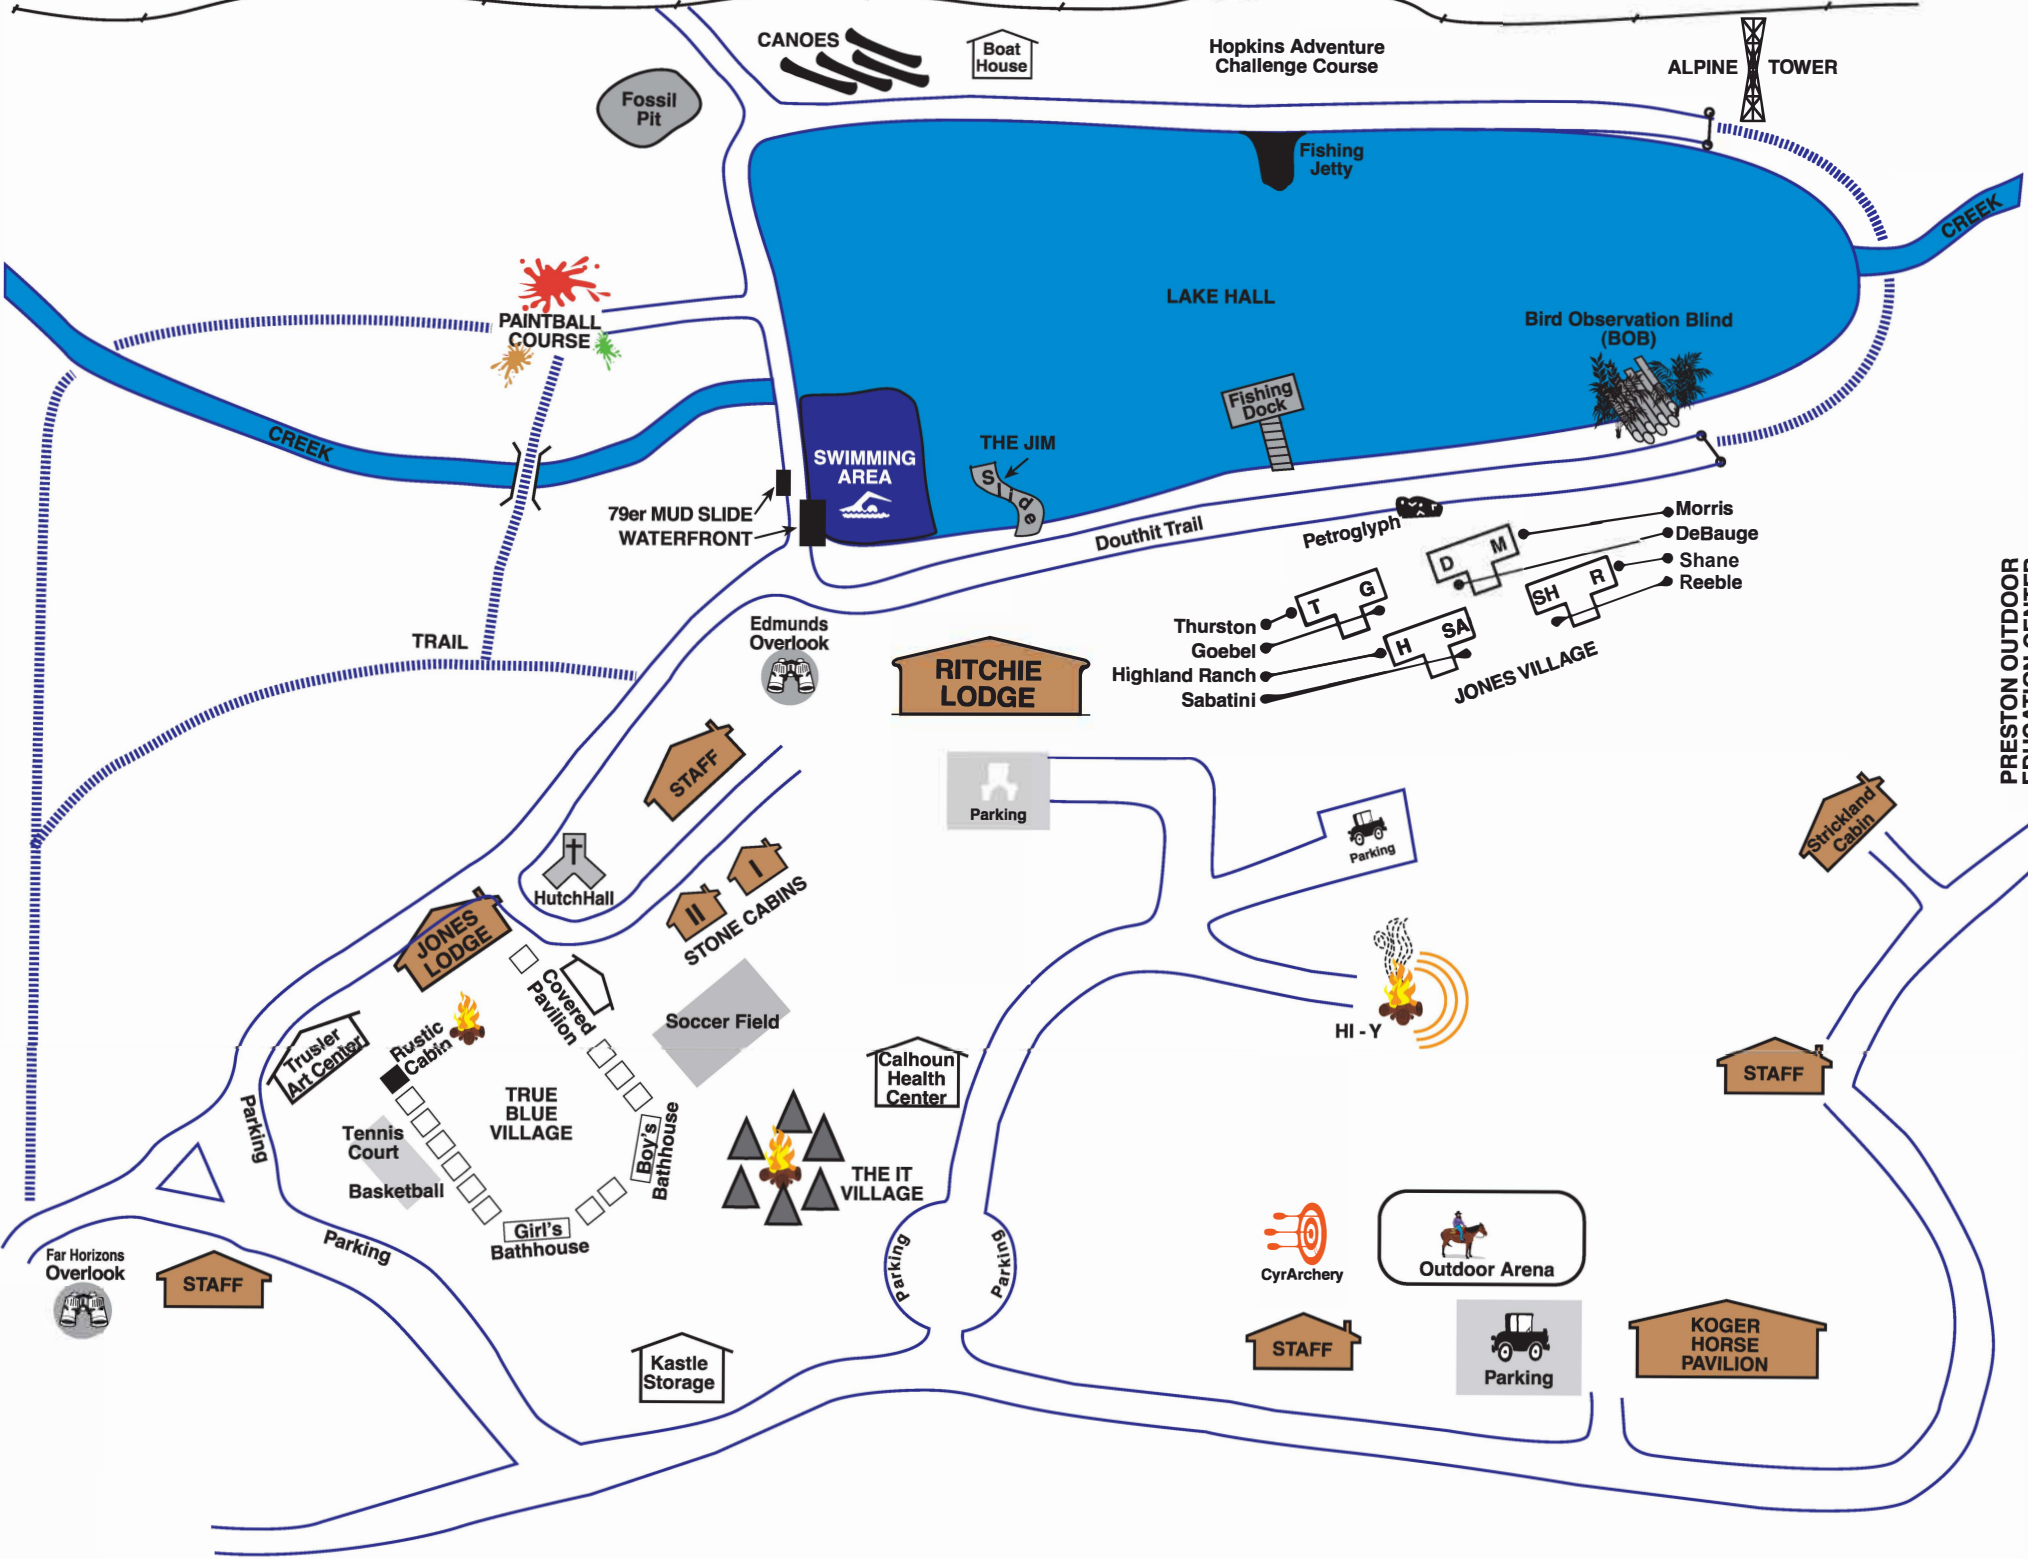

JONES TALLGRASS PRESERVE

PRESTON OUTDOOR EDUCATION CENTER

CANOES

Boat House

Hopkins Adventure Challenge Course

ALPINE TOWER

Fossil Pit

Fishing Jetty

LAKE HALL

Bird Observation Blind (BOB)

PAINTBALL COURSE

CREEK

SWIMMING AREA

THE JIM Slide

Fishing Dock

79er MUD SLIDE WATERFRONT

Douthit Trail

Petroglyph

Thurston Goebel
Highland Ranch
Sabatini

Morris
DeBauge
Shane
Reeble

JONES VILLAGE

RITCHIE LODGE

Edmunds Overlook

Parking

Covered Pavilion

Calhoun Health Center

HI-Y

THE IT VILLAGE

TRUE BLUE VILLAGE

Boy's Bathhouse

Tennis Court

Basketball